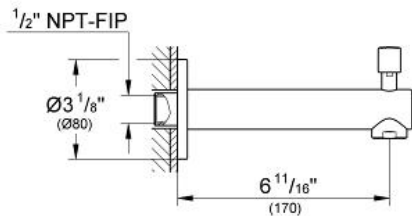

CONCETTO
Tub Spout
MODEL # 13275001

Pure Freude
an Wasser

GROHE

ADA

Product Description:
CONCETTO
Tub Spout

Standard Specification:

- Wall mount
- GROHE StarLight chrome finish
- Flow control
- Automatic diverter: bath/shower
- 1/2" NPT Male Threads
- 6 11/16" spout reach